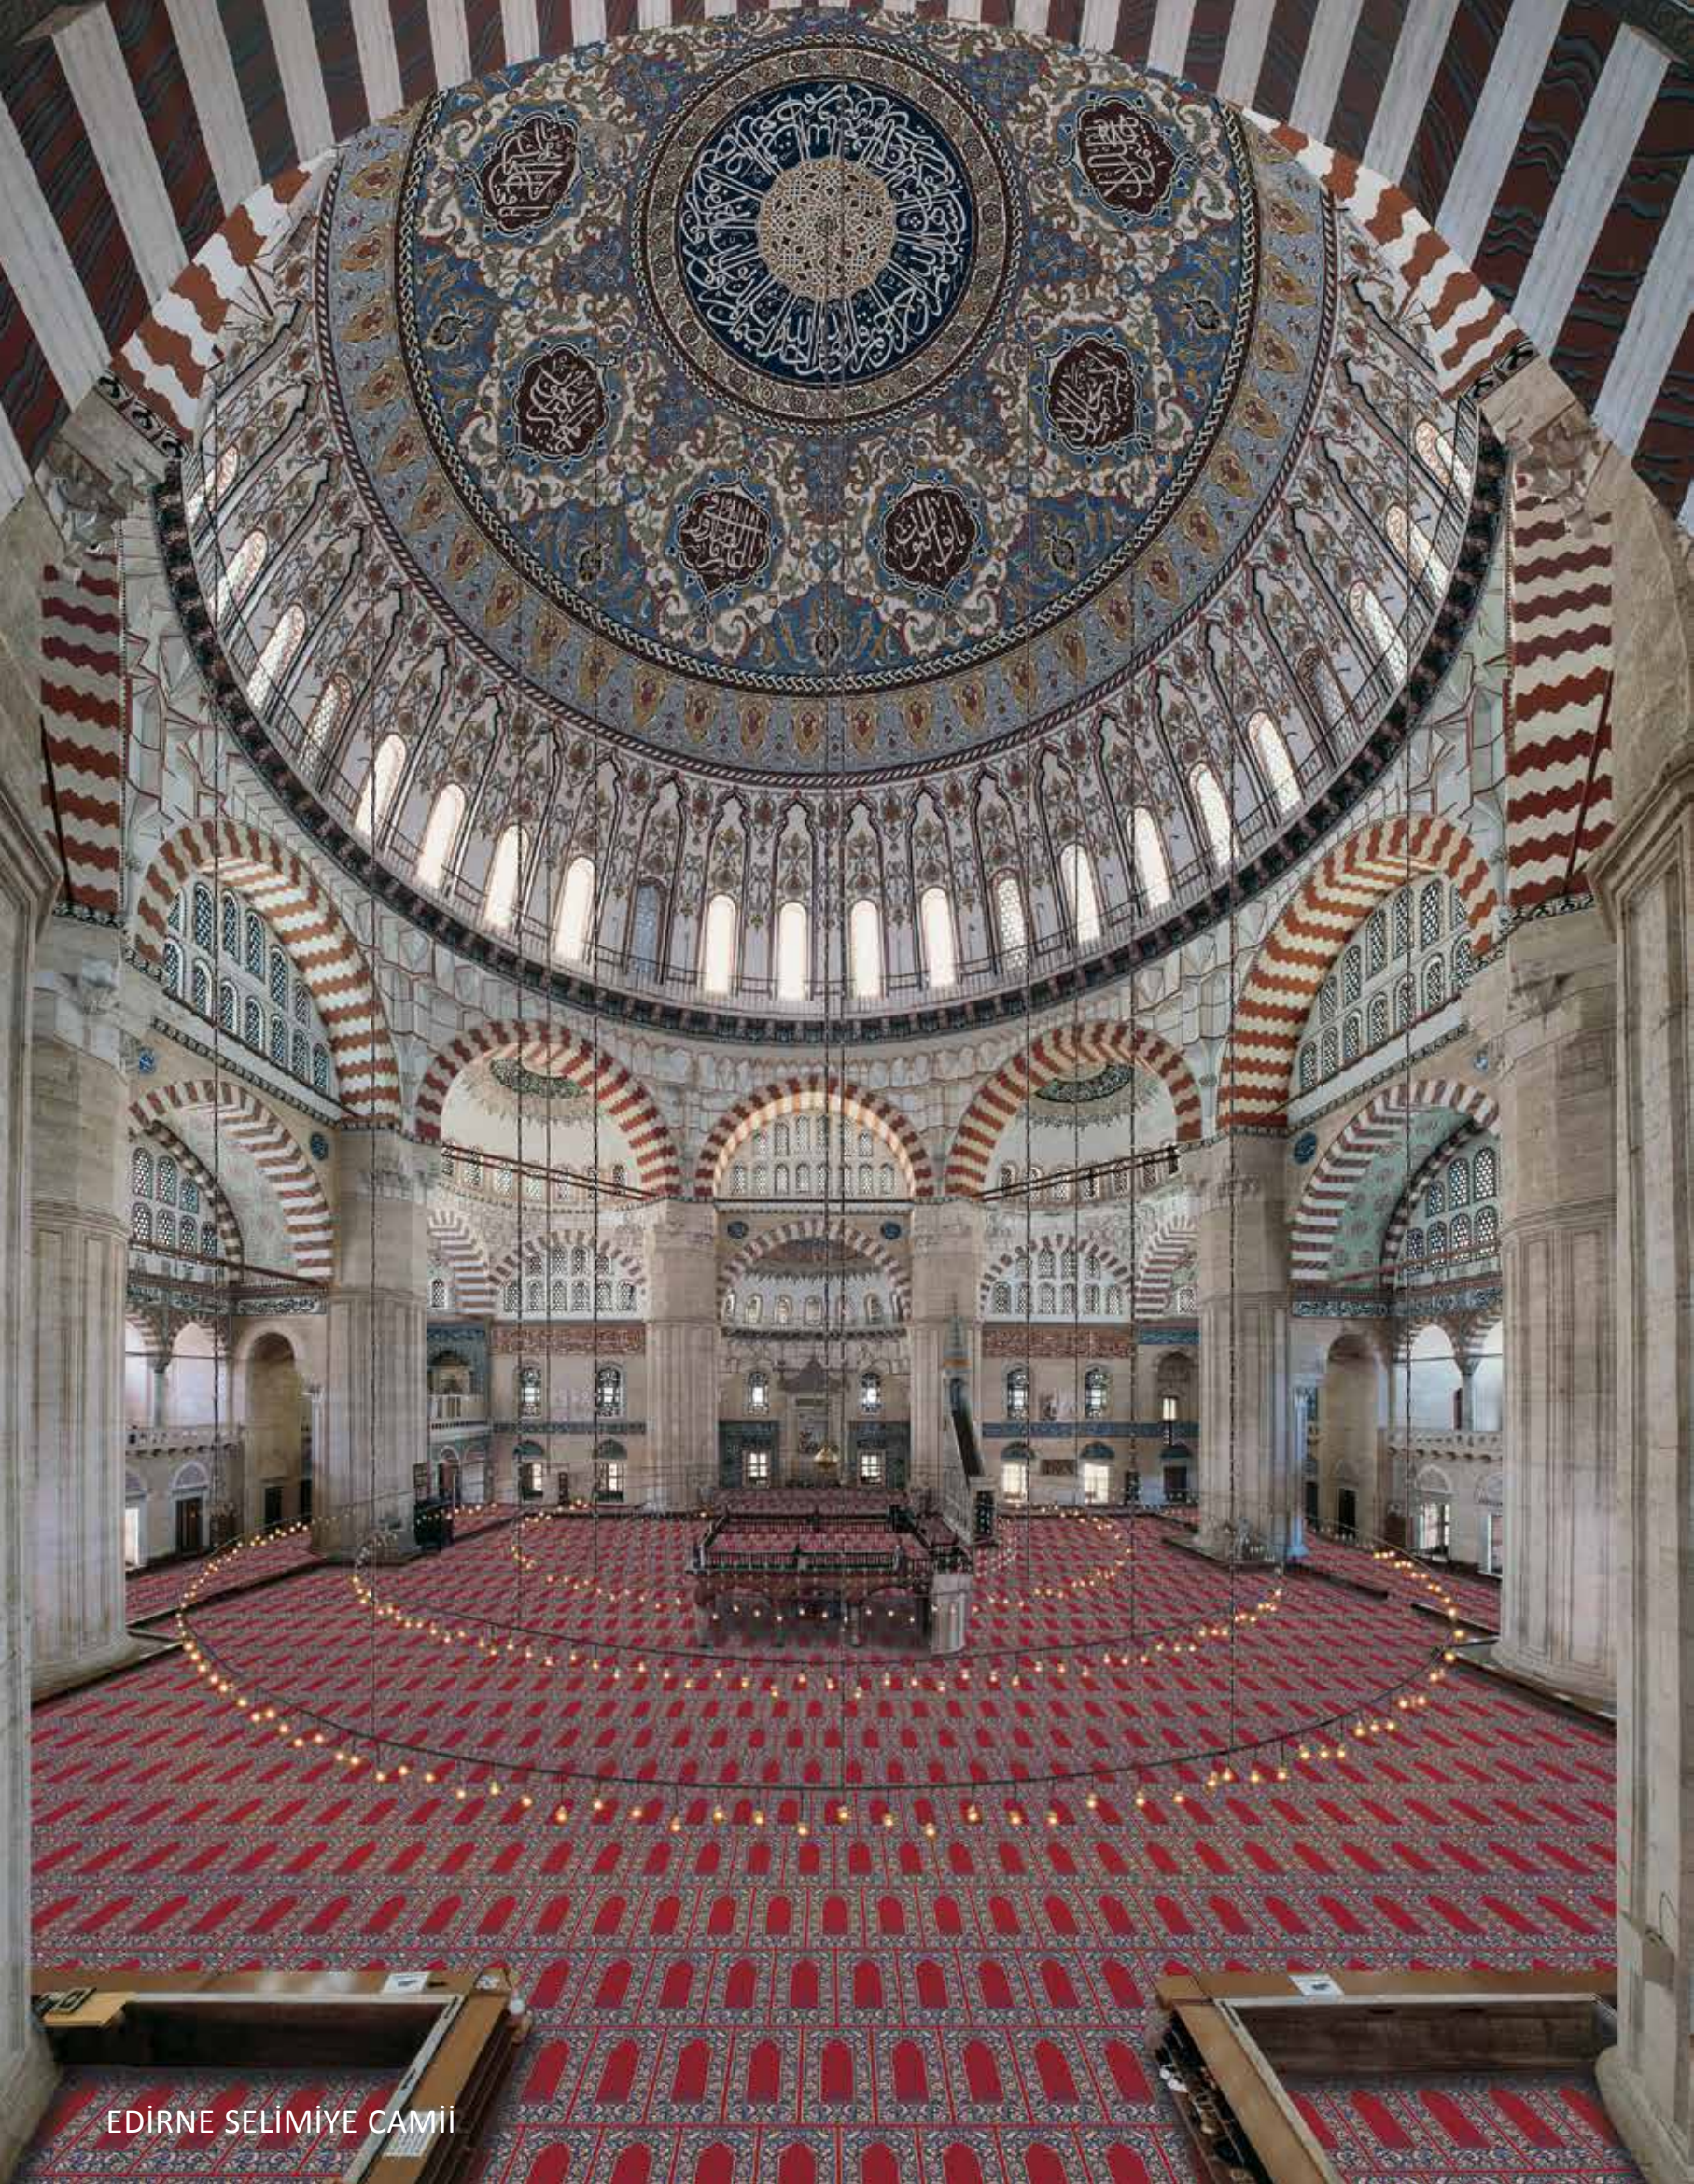

EDİRNE SELİMİYE CAMİİ